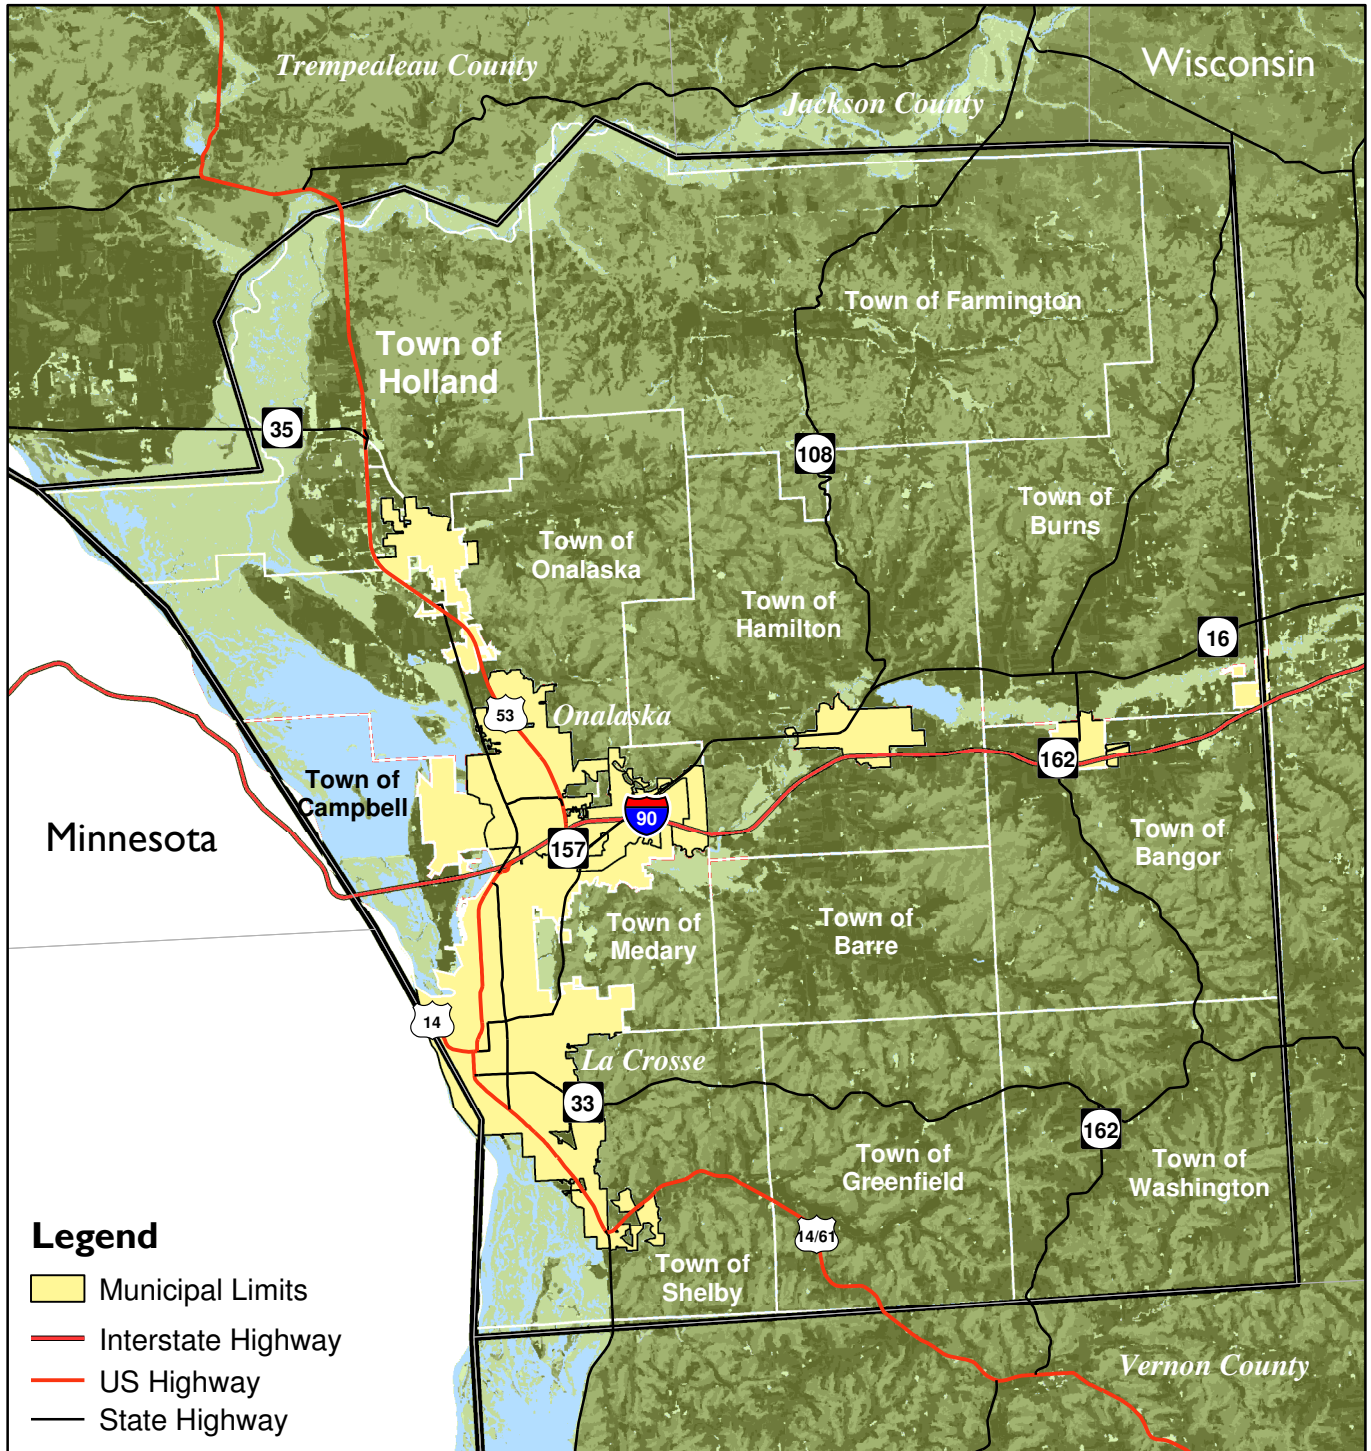

Regional Context Map

Map I.1

Town of Holland Comprehensive Plan

February 2007

Source: ESRI Data & Maps CD, 2005
Created in ArcGIS 9 using ArcMap